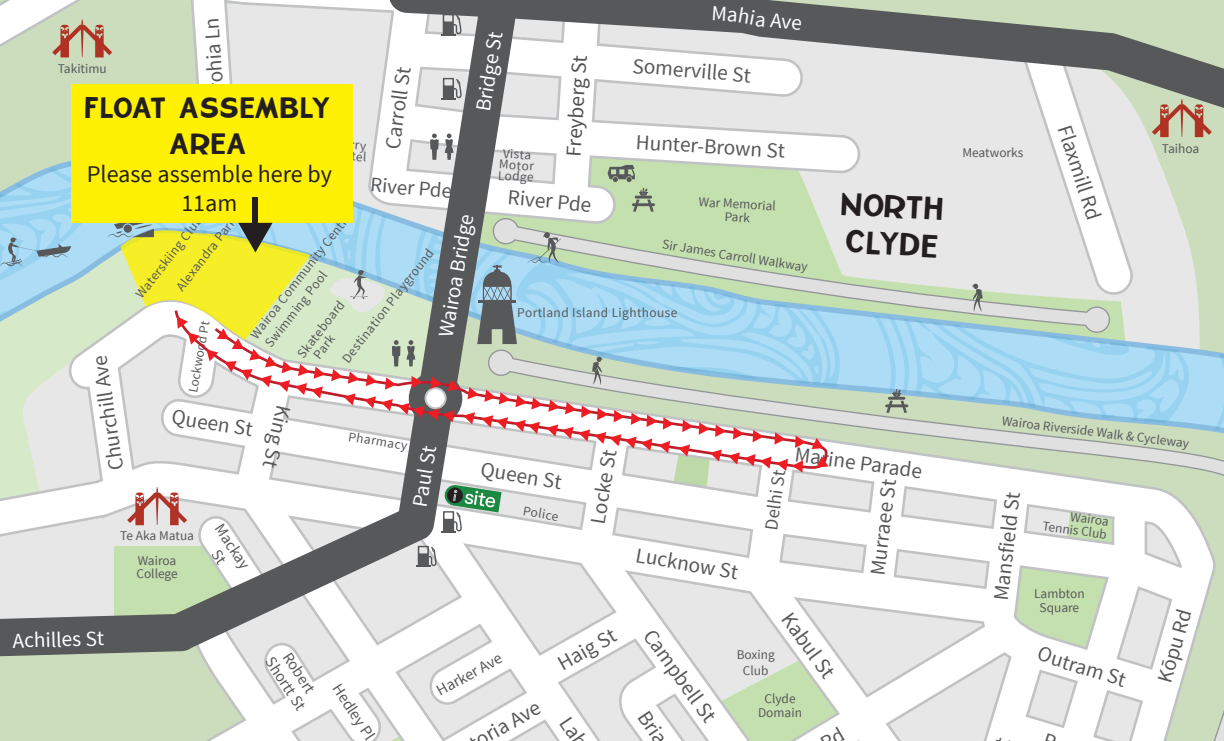

Takitimu

# FLOAT ASSEMBLY AREA

Please assemble here by 11am

Taihoa

## NORTH CLYDE

Map labels include: Mahia Ave, Somerville St, Hunter-Brown St, Flaxmill Rd, Meatworks, Freyberg St, River Pde, Vista Motor Lodge, War Memorial Park, Sir James Carroll Walkway, Portland Island Lighthouse, Wairoa Riverside Walk & Cycleway, Wairoa Bridge, Bridge St, Carroll St, River Pde, Waterskiing Club, Alexandra Park, Wairoa Community Centre, Swimming Pool, Skateboard Park, Destination Playground, Churchill Ave, Lockwood Pt, Queen St, King St, Pharmacy, Paul St, Queen St, Police, Locke St, Delhi St, Marine Parade, Wairoa Tennis Club, Wairoa College, Te Aka Matua, Mackay St, Achilles St, Robert Shortt St, Hedley Pl, Harker Ave, Victoria Ave, Haig St, Campbell St, Boxing Club, Clyde Domain, Mansfield St, Lambton Square, Outram St, Kōpu Rd, and Lockwood Pt.