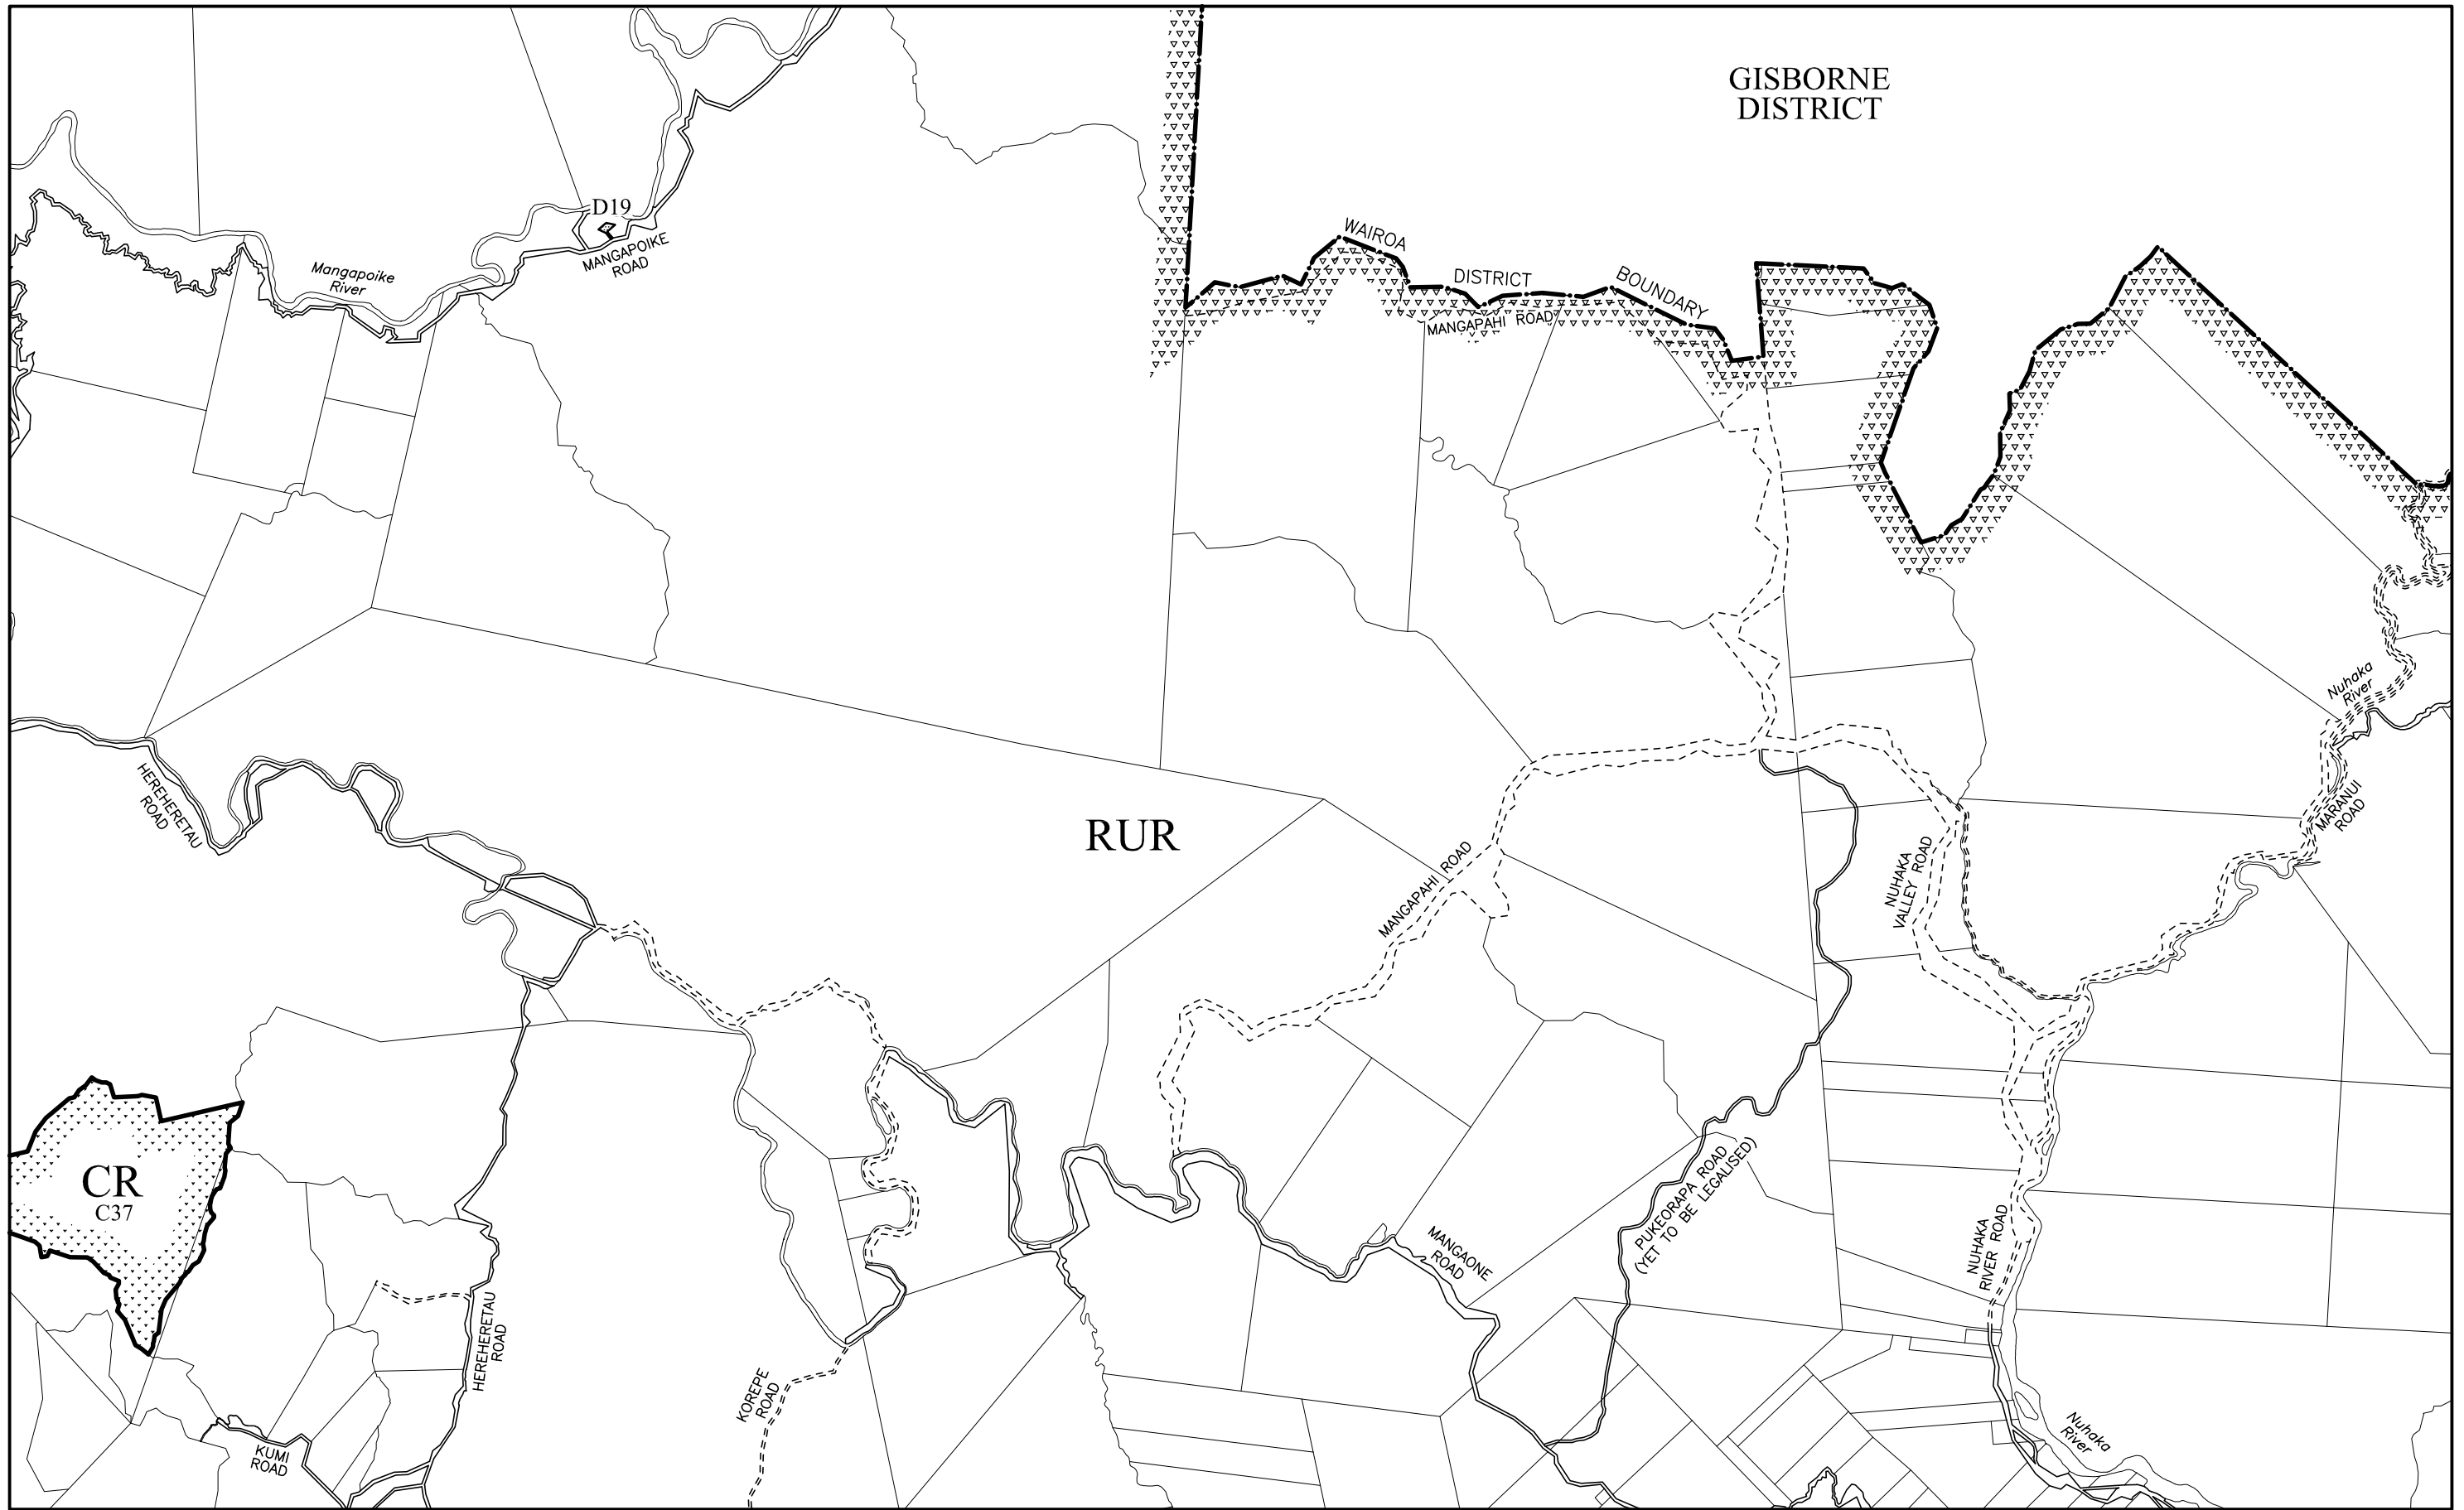

GISBORNE DISTRICT

ZONES	
TC	TOWN CENTRE
IND	INDUSTRIAL
RES	RESIDENTIAL
RUR	RURAL
STL	SETTLEMENT
CST	COASTAL (500m PROVISIONAL)
CR	CONSERVATION AND RESERVES
— ZONE BOUNDARY	
- - - - - WAIROA DISTRICT BDY	

DESIGNATIONS
D22
R23 or C23

▲ A14	ARCHAEOLOGICAL SITES
■ V15	HISTORIC BUILDINGS, SITES AND NOTABLE TREES
=====	FORMED ROAD
- - - - -	LEGAL ROAD - UNFORMED
===== ===== =====	RAILWAY

MAP No. 18

JUNE 2005