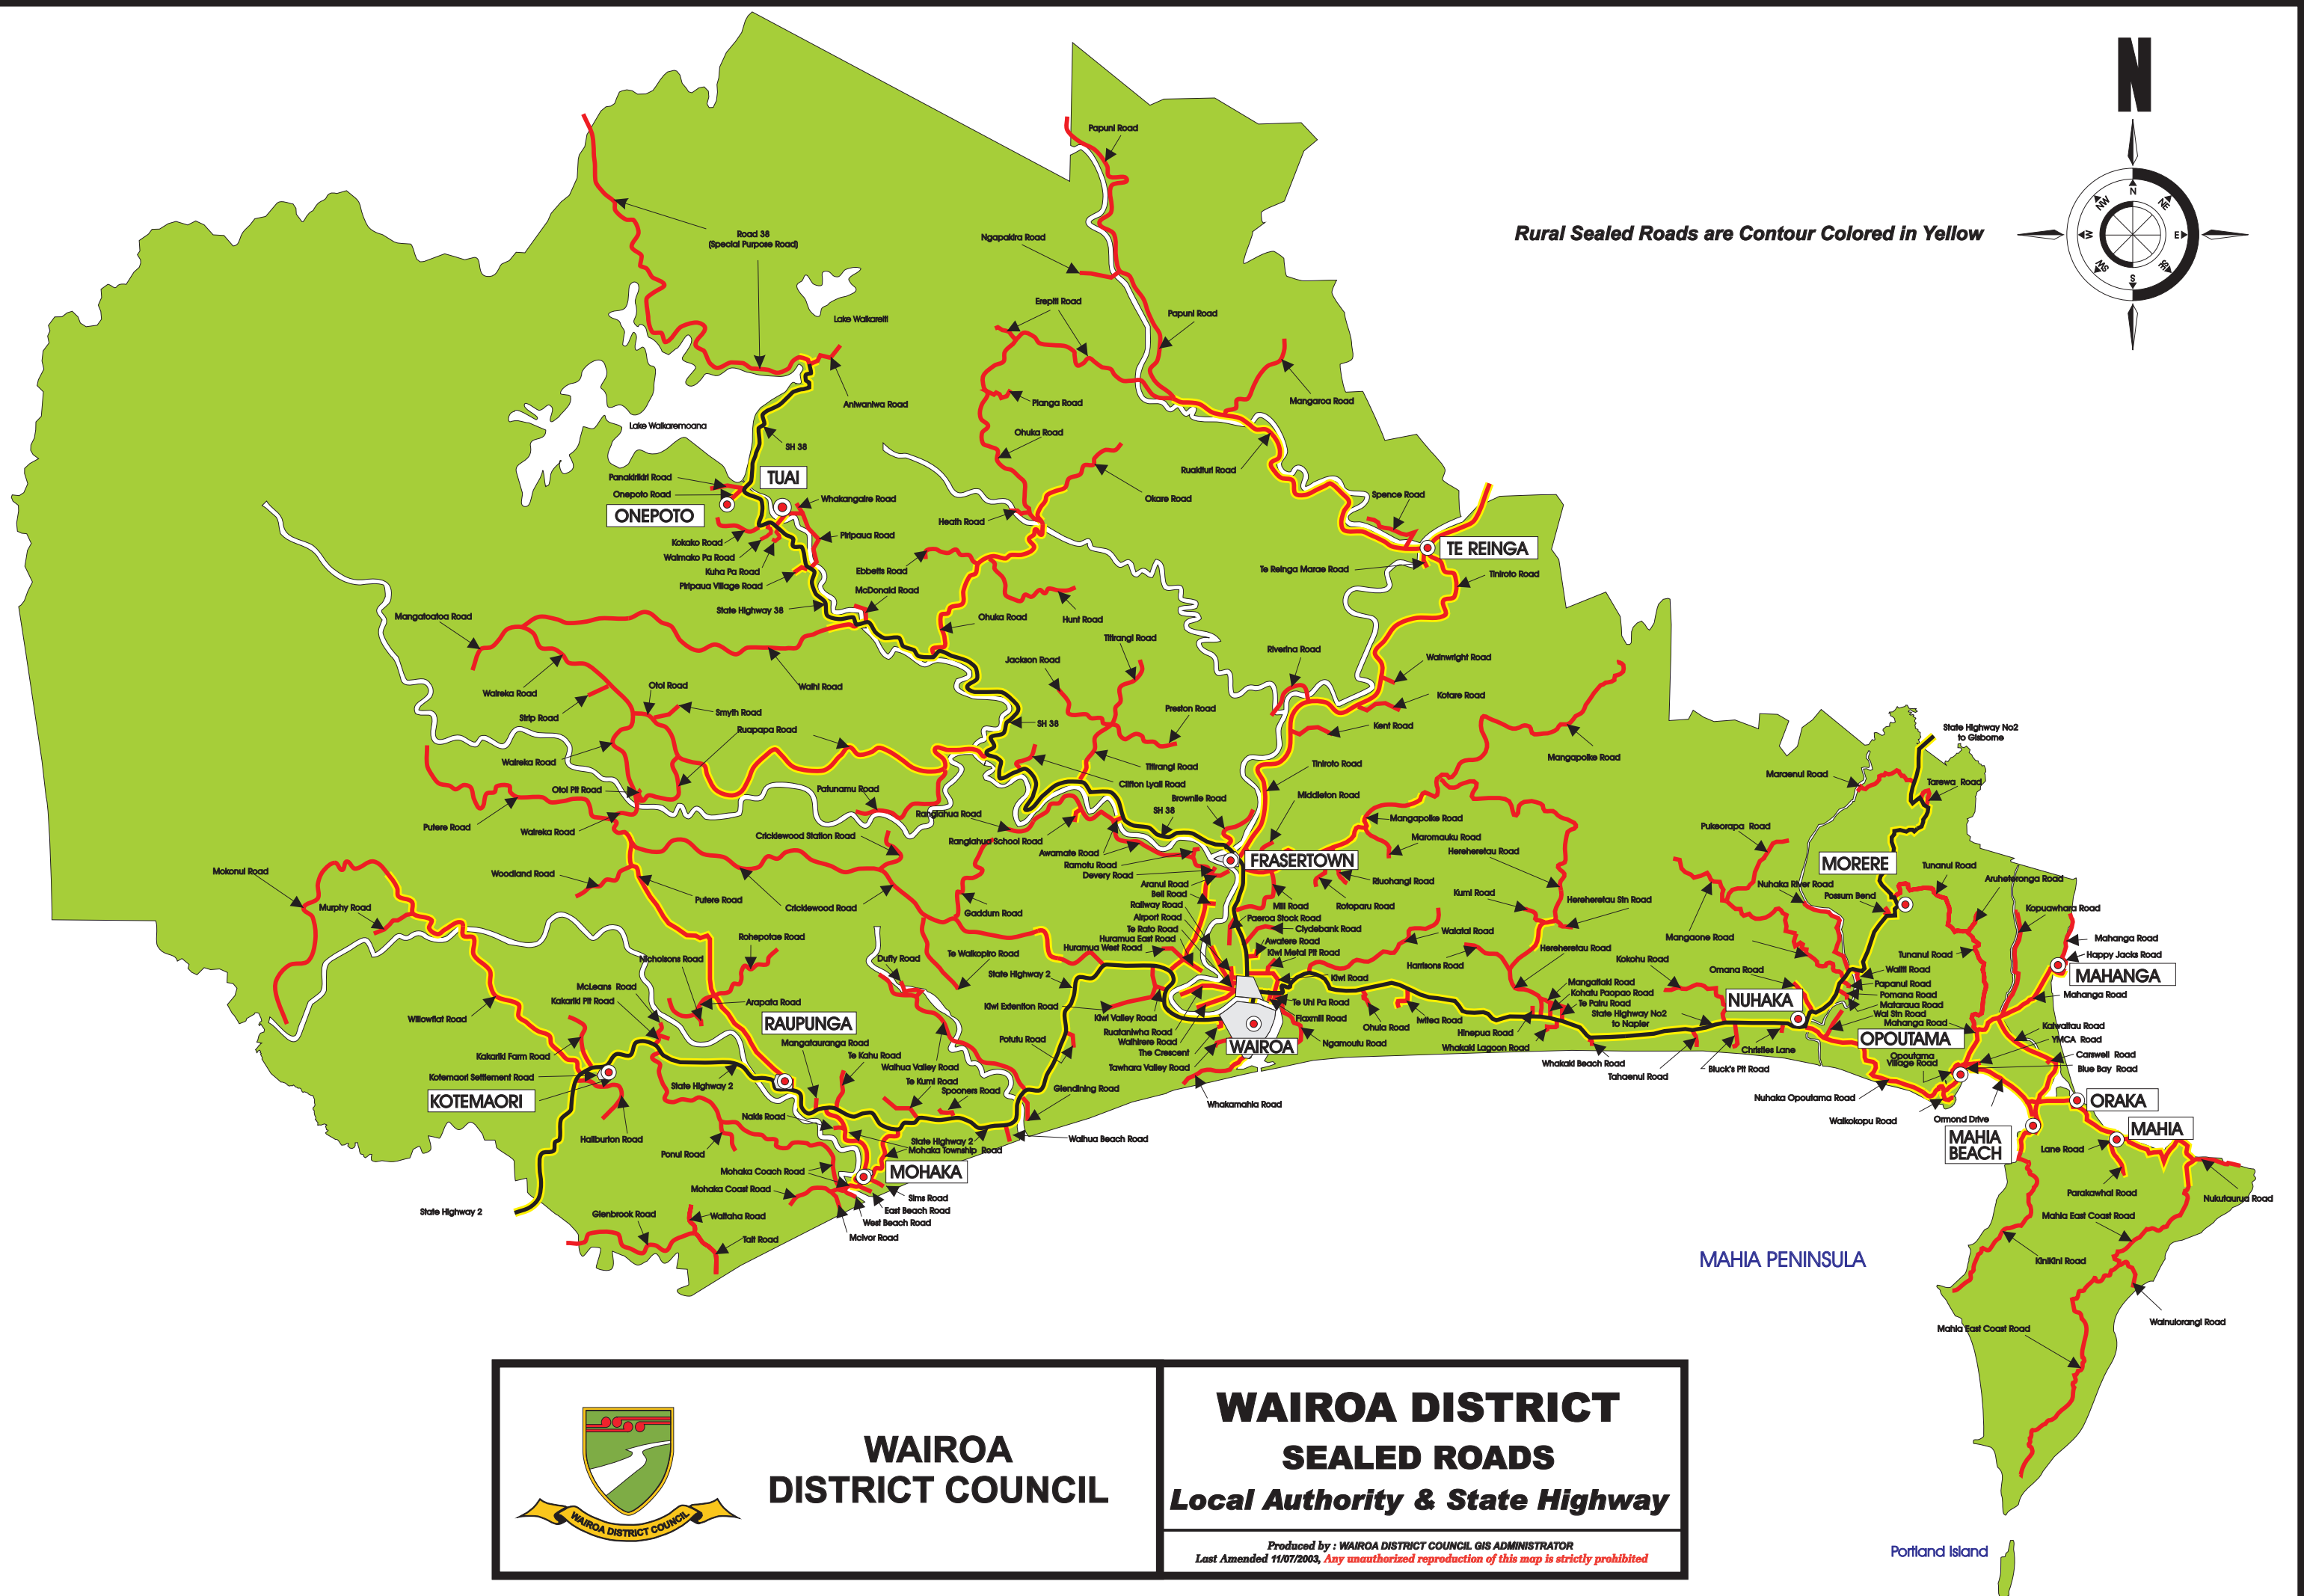

Rural Sealed Roads are Contour Colored in Yellow

**WAIROA DISTRICT COUNCIL**

**WAIROA DISTRICT SEALED ROADS**  
**Local Authority & State Highway**

Produced by : WAIROA DISTRICT COUNCIL GIS ADMINISTRATOR  
Last Amended 11/07/2003, Any unauthorized reproduction of this map is strictly prohibited

Portland Island