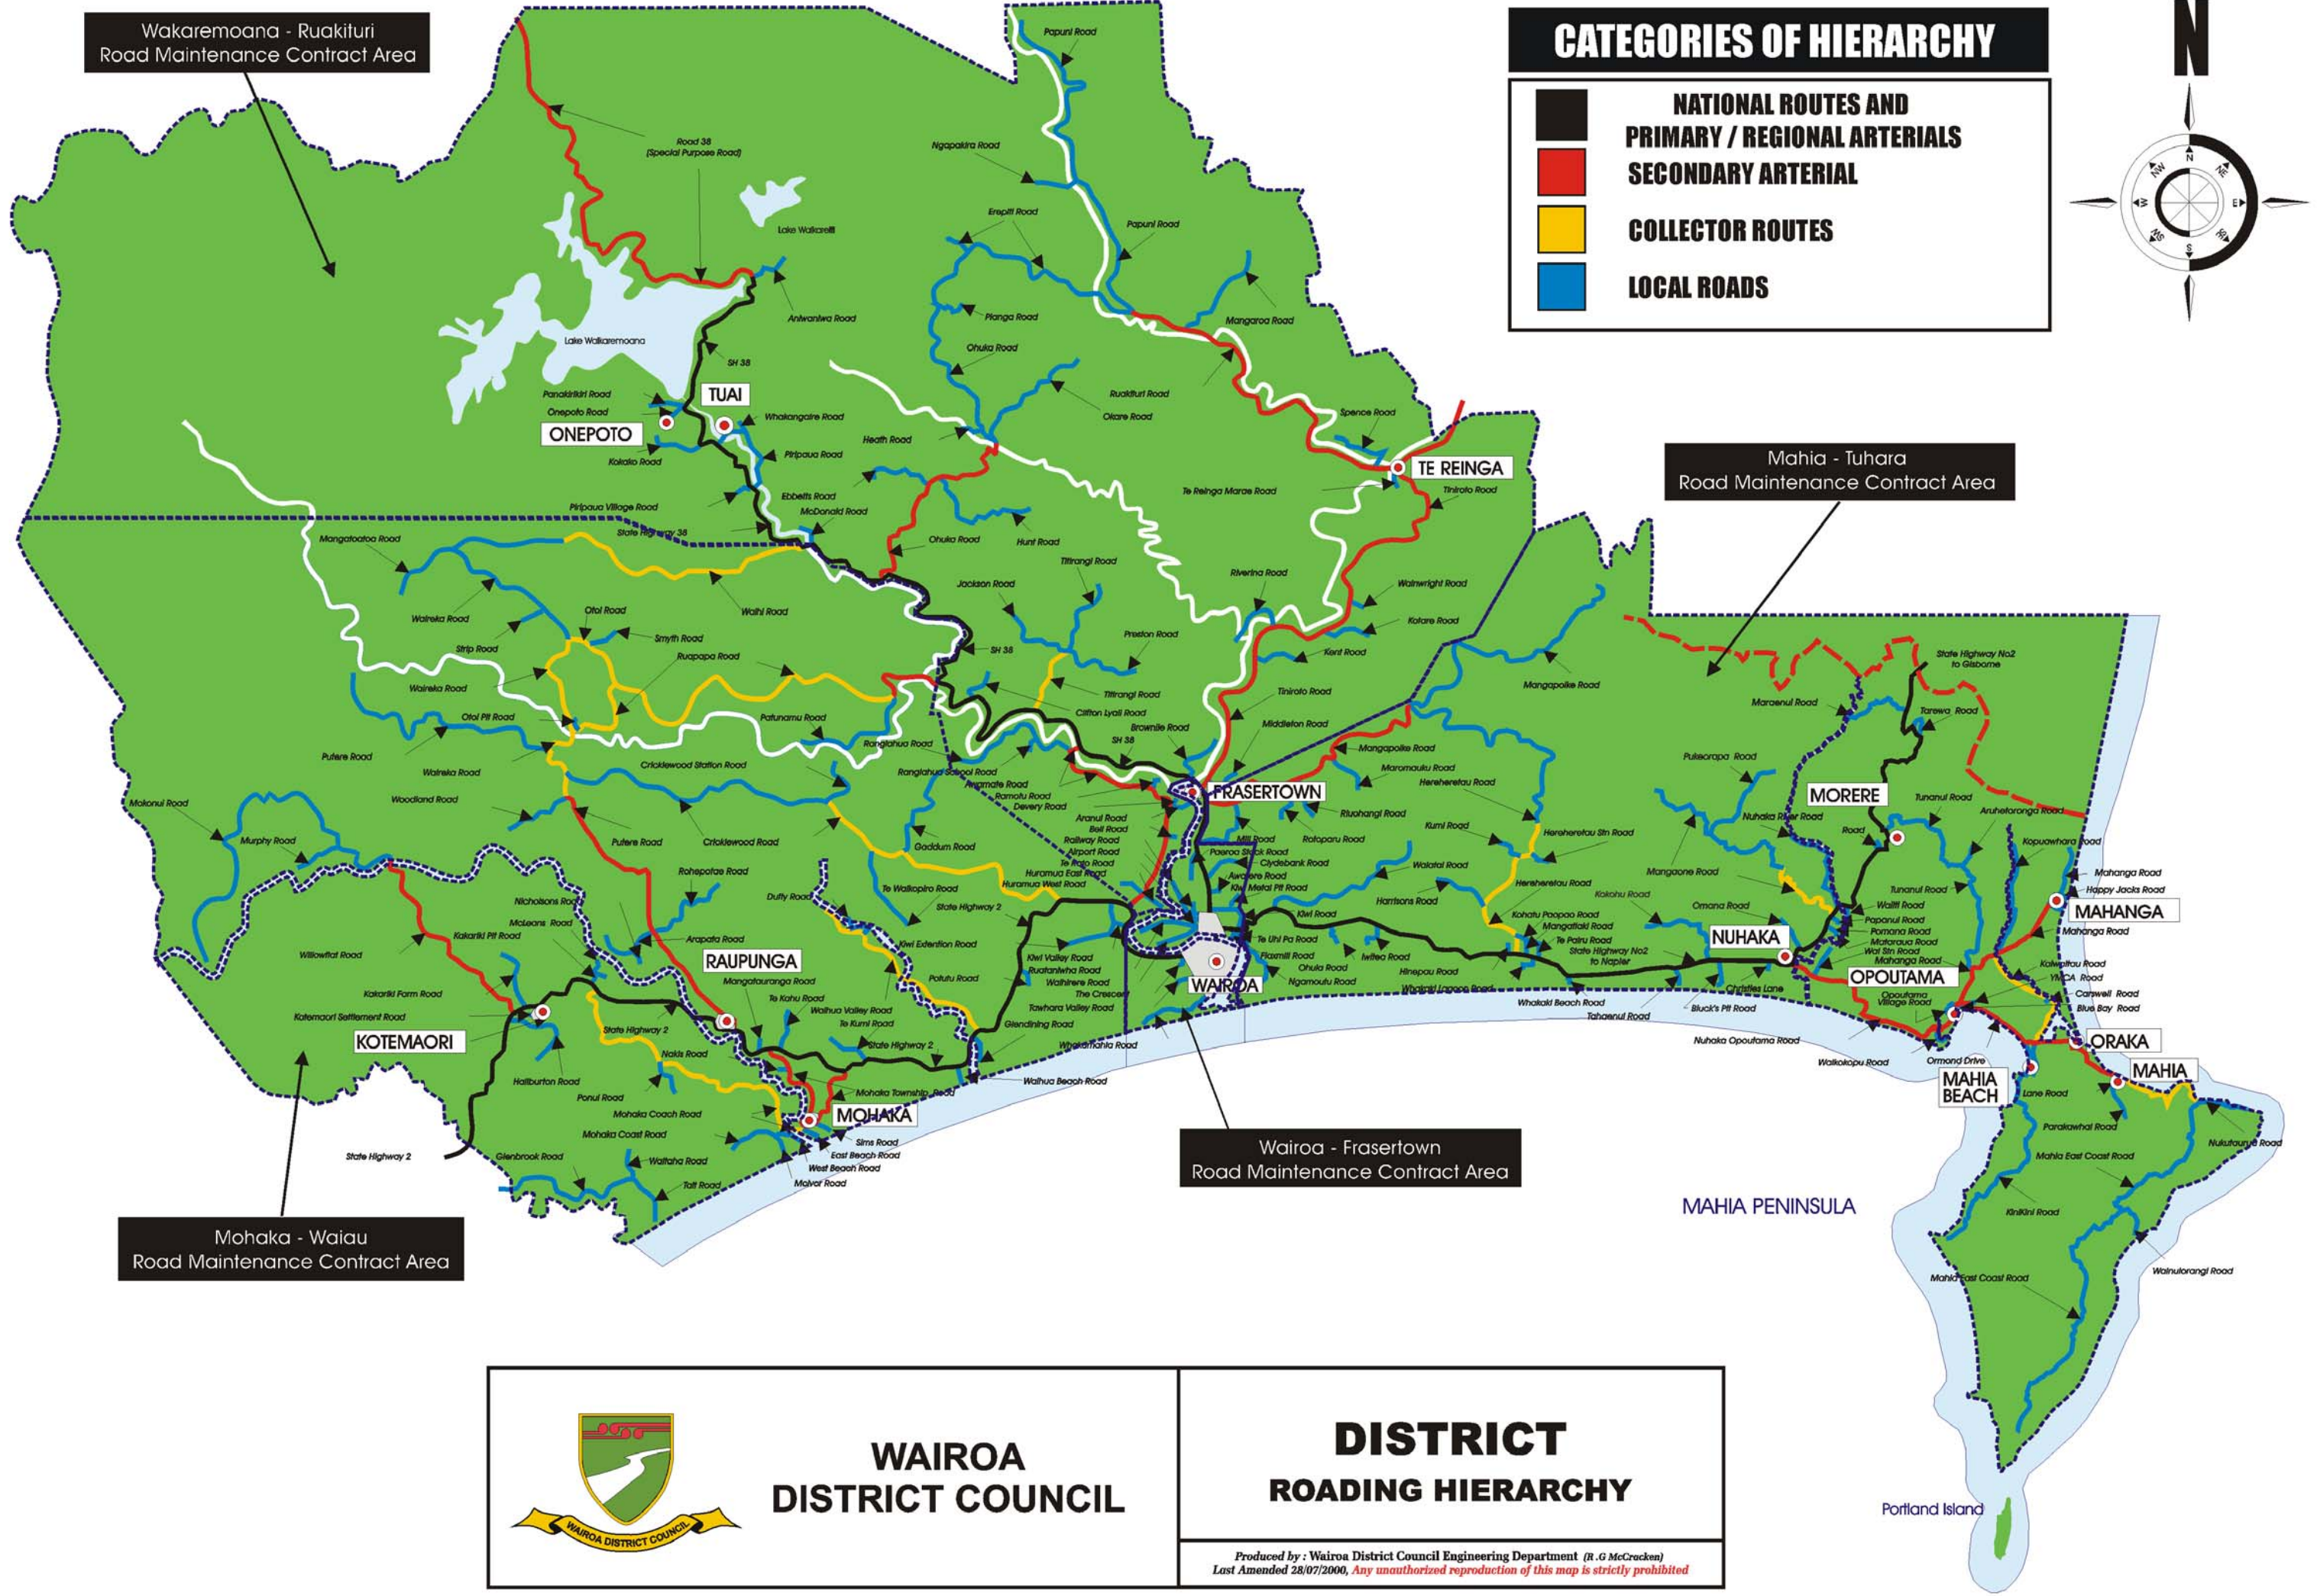

APPENDIX II

Roading Hierarchy

Wakaremoana - Ruakituri
Road Maintenance Contract Area

CATEGORIES OF HIERARCHY

-  NATIONAL ROUTES AND PRIMARY / REGIONAL ARTERIALS
-  SECONDARY ARTERIAL
-  COLLECTOR ROUTES
-  LOCAL ROADS

Mahia - Tuhara
Road Maintenance Contract Area

Wairoa - Frasertown
Road Maintenance Contract Area

Mohaka - Waiou
Road Maintenance Contract Area

WAIROA DISTRICT COUNCIL

DISTRICT ROADING HIERARCHY

Produced by : Wairoa District Council Engineering Department (R.G McCracken)
Last Amended 28/07/2000, Any unauthorized reproduction of this map is strictly prohibited

WAIROA STREET INDEX

Airport Road	A5	Mackley Street	D4
Apatu Street	E2	Mansfield St	D2
Black Street	E3	Marine Parade	C4
Brian Avenue	E3	Mcdonald Street	B3
Bridge Street	C3	Mclean Street	F3
Browne Street	F3	Mitchell Road	D5
		Murrae Street	D2
Campbell Street	E2	Ormond Road	B4
Carroll Street	B3	Osler Street	E3
Chamberlain Avenue	E3	Outram Street	D2
Churchill Avenue	C4	Queen Street	D3
Clyde Road	E3		
Colin Street	F2	Railway Road	A5
Corkill Avenue	E2	Rata Place	F3
Crarer Street	B4	Rimu Drive	D5
Delhi Street	D2	River Parade	C3
		Robert Shortt Street	D4
Fitzroy Street	H4	Rose Street	E2
Fraser Street	F4	Ruataniwha Road	B5
Freyberg Street	B3	Rutherford Street	E4
Glengarry Place	B3	Scott Street	F3
Grant Street	G3	Sommerville Street	C3
Grey Street	E2	Spooners Point	D1
		Sturdee Street	E2
Haig Street	D3	Sydney Street	F3
Harker Avenue	D3		
Hedley Place	D4	Tawhara Valley Road	F6
Hunterbrown Street	C3	Te Rato Road	B5
Hill Crest	E4	The Crescent	E6
		Tirohia Lane	C4
Jellicoe Avenue	E3		
		Victoria Avenue	D3
Kabul Street	D2	Waihiere Rd	C5
Kaimoana Road	B4	Whakamahi Road	H6
Karaka Street	E3	Williams Street	G4
Kauri Place	F3		
King Street	D4		
Kitchener Street	E4		
Kopu Road	F2		
Kowhai Place	E3		
Lahore Street	E3		
Lion Street	F2		
Locke Street	D3		
Lockwood Point	C4		
Lucknow Street			

WAIROA TOWNSHIP ROAD HIERARCHY